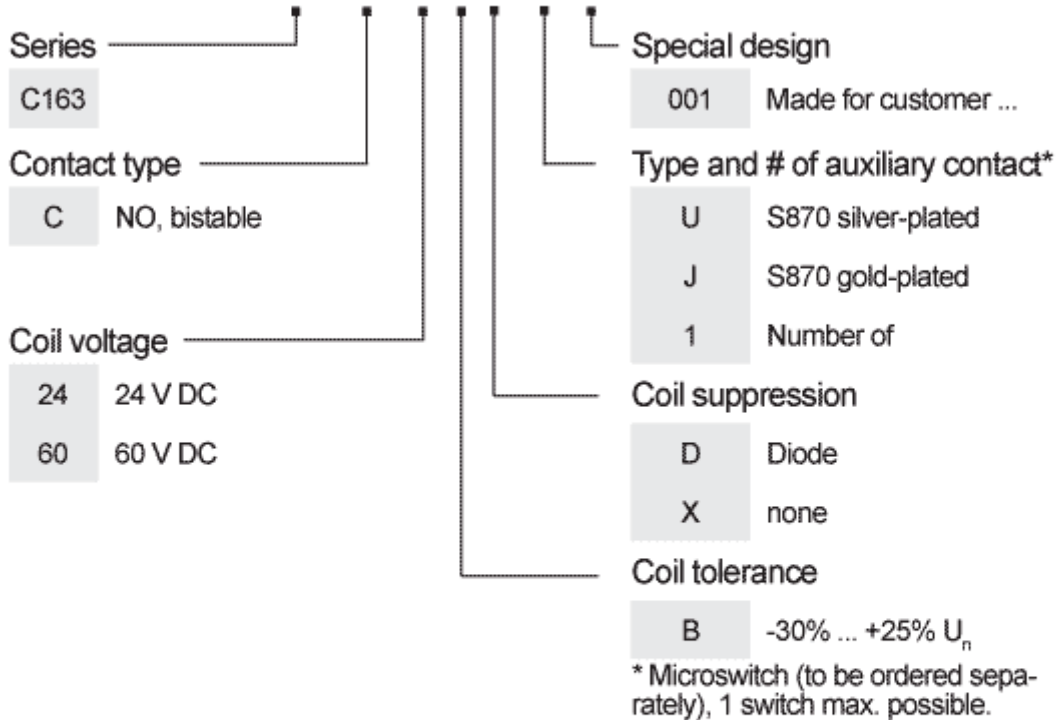

İMAJ TEKNİK
ELEKTRİK ELEKTRONİK MALZ. SAN. VE TİC. LTD. ŞTİ

Ordering code: Contactor for battery voltages, bistable version

Example: **C163 C/ 24BD-J1 001**

With the bistable type of contactor the change of state: „contact normally open“ and „contact closed“ is triggered by a short switching impulse of only 50 msec. duration. Both normal and total travel position are stable. That is to say that no coil voltage is needed for either position.